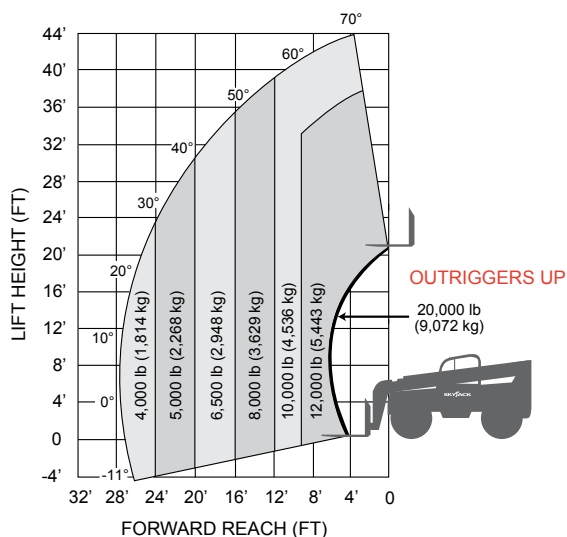

SPECIFICATIONS	ZB2044
Maximum Lift Capacity	20,000 lbs (9,072 kg)
Maximum Lift Height	44' 10" (13.67 m)
Rated Lift Capacity @ Maximum Height	10,000 lbs (4,536 kg)
Rated Lift Capacity @ Maximum Height w. O/R	12,000 lbs (5,443 kg)
Maximum Forward Reach	27' 5" (8.36 m)
Rated lift Capacity @ Maximum Reach	4,000 lbs (1,814 kg)
Rated Lift Capacity @ Maximum Reach w. O/R	7,000 lbs (3,175 kg)
O/A Length - Less Forks	20' 3" (6.17 m)
Overall Height - Stowed	9' (2.74 m)
Overall Width	8' 6" (2.59 m)
Ground Clearance	18" (46 cm)
Turning Radius - Outside	18' 4" (5.59 m)
Operating Weight	45,000 lbs (20,412 kg)
Engine	168hp Cummins QSB 4.5C T4F
Max Travel Speed - Forward	20.5 mph (33 kmh)
Transmission	Dana powershift, 3 speed F/R
Axles	Axletech steerable outboard planetary
Service Brakes	4 wheel disc
Parking Brakes	Pinion mounted dry disc on front axle
Steering	3 mode (2 wheel, 4 wheel, crab)
Tires	Foam-Filled 17.5 x 25 16PR grip lug
Fuel Tank Capacity	48 gal. (185 L)
Hydraulic Reservoir	55 gal. (208 L)

FORK OPTIONS

- Pallet forks, 2.75" x 6" x 60", 72" or 96"

QUICK ATTACH CARRIAGES / ATTACHMENTS

- 72" or 84" Dual hydraulic fork positioner, 20,000 lbs capacity
- 72" or 84" Side shift carriage and dual hydraulic fork positioner, 19,000 lbs capacity
- 5' Jib boom, 20,000 lbs capacity
- 2.0 cu. yd. Light material handling bucket, 4,000 lbs capacity
- Hydraulic winch, 15,000 lbs capacity
- Pipe and pole clamp, 18,000 lbs capacity
- Rotating pipe and pole manipulator, 8,000 lbs capacity
- Bridge stripper, 18,000 lbs capacity