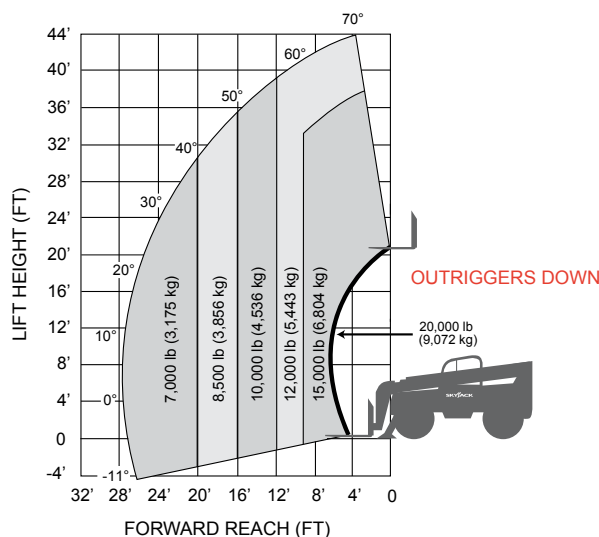

SPECIFICATIONS	ZB2044
Maximum Lift Capacity	20,000 lbs (9,072 kg)
Maximum Lift Height	44' 10" (13.67 m)
Rated Lift Capacity @ Maximum Height	10,000 lbs (4,536 kg)
Rated Lift Capacity @ Maximum Height w. O/R	12,000 lbs (5,443 kg)
Maximum Forward Reach	27' 5" (8.36 m)
Rated lift Capacity @ Maximum Reach	4,000 lbs (1,814 kg)
Rated Lift Capacity @ Maximum Reach w. O/R	7,000 lbs (3,175 kg)
O/A Length - Less Forks	20' 3" (6.17 m)
Overall Height - Stowed	9' (2.74 m)
Overall Width	8' 6" (2.59 m)
Ground Clearance	18" (46 cm)
Turning Radius - Outside	18' 4" (5.59 m)
Operating Weight	45,000 lbs (20,412 kg)
Engine	168hp Cummins QSB 4.5C T4F
Max Travel Speed - Forward	20.5 mph (33 kmh)
Transmission	Dana powershift, 3 speed F/R
Axles	Axletech steerable outboard planetary
Service Brakes	4 wheel disc
Parking Brakes	Pinion mounted dry disc on front axle
Steering	3 mode (2 wheel, 4 wheel, crab)
Tires	Foam-Filled 17.5 x 25 16PR grip lug
Fuel Tank Capacity	48 gal. (185 L)
Hydraulic Reservoir	55 gal. (208 L)

FORK OPTIONS

- Pallet forks, 2.75" x 6" x 60", 72" or 96"

QUICK ATTACH CARRIAGES / ATTACHMENTS

- 72" or 84" Dual hydraulic fork positioner, 20,000 lbs capacity
- 72" or 84" Side shift carriage and dual hydraulic fork positioner, 19,000 lbs capacity
- 5' Jib boom, 20,000 lbs capacity
- 2.0 cu. yd. Light material handling bucket, 4,000 lbs capacity
- Hydraulic winch, 15,000 lbs capacity
- Pipe and pole clamp, 18,000 lbs capacity
- Rotating pipe and pole manipulator, 8,000 lbs capacity
- Bridge stripper, 18,000 lbs capacity