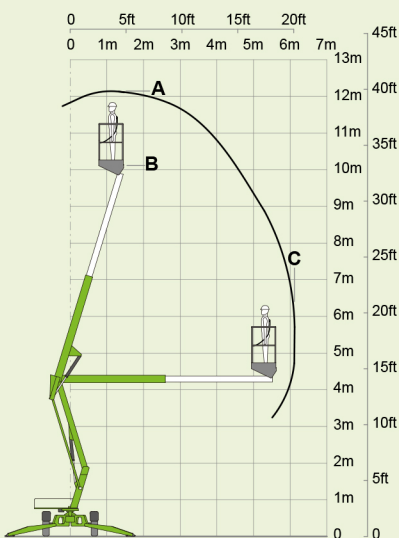

AERIAL TITANS

niftylift

TM34T

(A) 40ft

(B) 33ft 6in

(C) 20ft

440lbs

3ft 7in x 2ft 2in

(D) 6ft 3in

(F) 4ft 11in

(G) 11ft 8in

(J) 14ft 9in

Option

3110lbs

11%
6°

niftylift
1438 S. Buncombe Road,
Greer, SC - 29651
United States
1-800-643-8954
usasales@niftylift.com
www.niftylift.com