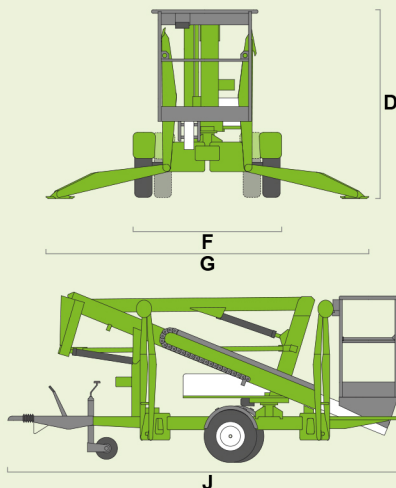

AERIAL TITANS

niftylift

TM34T

(A) 40ft

(B) 33ft 6in

(C) 20ft

440lbs

3ft 7in x 2ft 2in

(D) 6ft 3in

(F) 4ft 11in

(G) 11ft 8in

(J) 14ft 9in

Option

3110lbs

11%
6°

niftylift
1438 S. Buncombe Road,
Greer, SC - 29651
United States
1-800-643-8954
usasales@niftylift.com
www.niftylift.com