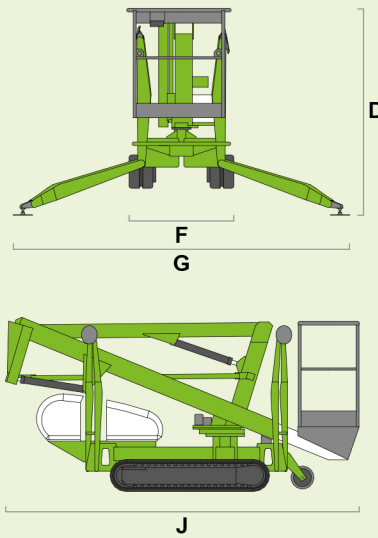

(A) 40ft

(B) 33ft 6in

(C) 20ft

500lbs

3ft 7in x 2ft 2in

(D) 6ft 3in

(F) 3ft 7in

(G) 11ft 8in

(J) 13ft

1mph

60%
31°

4080lbs

13%
7.6°

niftylift
1525 S. Buncombe Road,
Greer, SC - 29651
United States
1-800-643-8954
usasales@niftylift.com
www.niftylift.com

AERIAL TITANS
866 874-0584 AERIALTITANS.COM