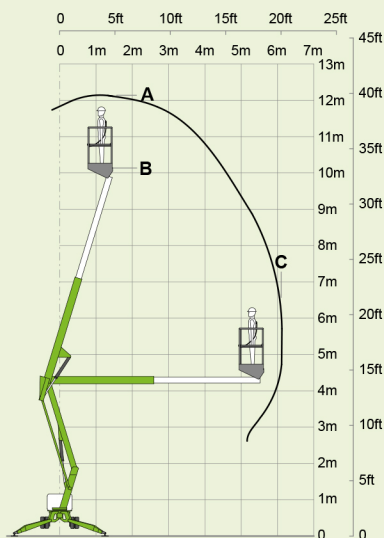

(A) 40ft

(B) 33ft 6in

(C) 20ft

500lbs

3ft 7in x 2ft 2in

(D) 6ft 3in

(F) 3ft 7in

(G) 11ft 8in

(J) 13ft

1mph

60%
31°

4080lbs

13%
7.6°

niftylift
1525 S. Buncombe Road,
Greer, SC - 29651
United States
1-800-643-8954
usasales@niftylift.com
www.niftylift.com

AERIAL TITANS
866 874-0584 AERIALTITANS.COM