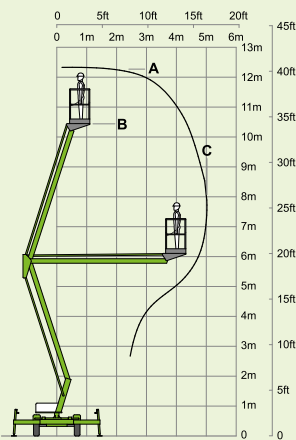

(A) 40ft 6in

(B) 34ft

(C) 16ft 6in

500lbs

3ft 7in x 2ft 2in

(D) 6ft 3in

(E) 3ft 7in

(F) 4ft 11in

(G) 8ft 10in

(J) 18ft 10in

2560lbs

4%  
2.1°

**niftylift**  
1438 S. Buncombe Road,  
Greer, SC - 29651  
United States  
1-800-643-8954  
usasales@niftylift.com  
www.niftylift.com

**AERIAL TITANS**  
866 874-0584 AERIALTITANS.COM