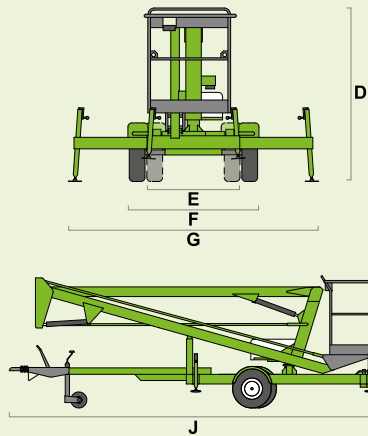

(A) 40ft 6in

(B) 34ft

(C) 16ft 6in

500lbs

3ft 7in x 2ft 2in

(D) 6ft 3in

(E) 3ft 7in

(F) 4ft 11in

(G) 8ft 10in

(J) 18ft 10in

2560lbs

4%  
2.1°

**niftylift**  
1438 S. Buncombe Road,  
Greer, SC - 29651  
United States  
1-800-643-8954  
usasales@niftylift.com  
www.niftylift.com

**AERIAL TITANS**  
866 874-0584 AERIALTITANS.COM