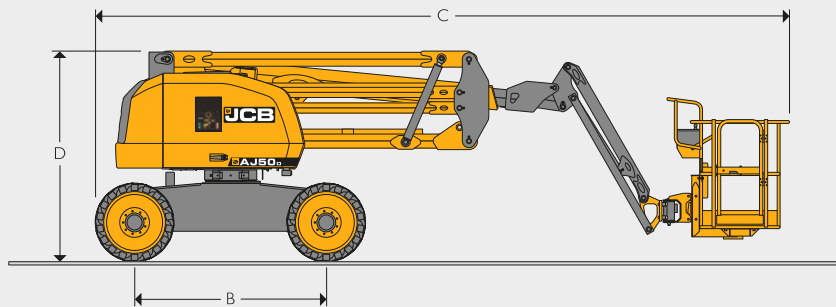

SPECIFICATION

ARTICULATED BOOM | AJ48D

Platform height 48' 3" / 14.7m Platform capacity 551lbs / 250kg Platform reach 27' 4" / 8.3m

 **AERIAL TITANS**

 **JCB**

DIMENSIONS **AJ48D**

DIMENSIONS

			Metric	Imperial
	Weight	kg / lbs	7885	17383
A	Width	m / ft in	2.26	7' 5"
B	Wheelbase	m / ft in	2.03	6' 8"
C	Length (stowed)	m / ft in	7.35	24' 1"
D	Height (stowed)	m / ft in	2.23	7' 4"
	Tail swing	m / ft in	0.12	0' 5"
	Ground clearance	m / ft in	0.32	1' 0"
	Wheel loading (per wheel)	kg / lbs	1971	4345

PLATFORM

			Metric	Imperial
E	Platform length	m / ft in	0.85	2 9/16
F	Platform width	m / ft in	1.83	6 0/8
	Platform height	m / ft in	1.1	3 7/16
	Entry type		Gate	
	Entry number		1	
	Occupancy		2	
	Capacity	kg / lbs	250	551
	Rotation	degrees	160	
	Crush protection <input type="checkbox"/> electronic		Std	

ELECTRICS

System voltage	V	12
Battery manufacturer		JCB
Battery model		Powermaster
Capacity	Ah	110
Auxiliary pump system		12V DC

ENGINE

		Metric	Imperial
Make		Kohler	
Emissions compliance		T4F	
Model		KDI 1903TCR	
Entry type		Gate	
Power	kW / hp	36	48
Rated speed	rpm	2500	
Fuel tank capacity	litres / gal	59	15.6

DRIVELINE

		Metric	Imperial
Drive		4WD	
Max stowed speed	km/h / mph	6.5	4.0
Max raised speed	km/h / mph	1.1	0.68
Greadability (stowed)	% slope	40	

TIRES

Type		Solid
Size		33x12-20

LIVELINK

LiveLink		Std
----------	--	-----