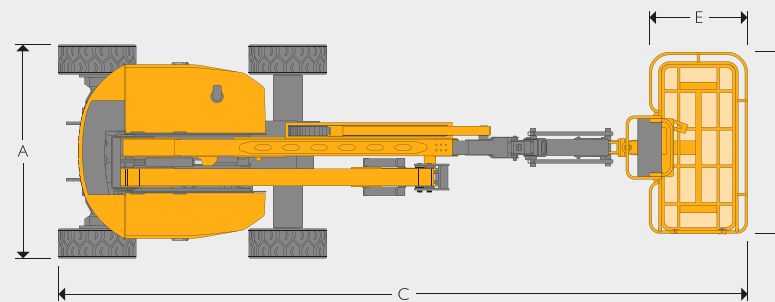

SPECIFICATION

ARTICULATED BOOM | AJ48D

Platform height 48' 3" / 14.7m Platform capacity 551lbs / 250kg Platform reach 27' 4" / 8.3m

 **AERIAL TITANS**

 **JCB**

DIMENSIONS **AJ48D**

DIMENSIONS

			Metric	Imperial
	Weight	kg / lbs	7885	17383
A	Width	m / ft in	2.26	7' 5"
B	Wheelbase	m / ft in	2.03	6' 8"
C	Length (stowed)	m / ft in	7.35	24' 1"
D	Height (stowed)	m / ft in	2.23	7' 4"
	Tail swing	m / ft in	0.12	0' 5"
	Ground clearance	m / ft in	0.32	1' 0"
	Wheel loading (per wheel)	kg / lbs	1971	4345

PLATFORM

			Metric	Imperial
E	Platform length	m / ft in	0.85	2 9/16
F	Platform width	m / ft in	1.83	6 0/8
	Platform height	m / ft in	1.1	3 7/16
	Entry type		Gate	
	Entry number		1	
	Occupancy		2	
	Capacity	kg / lbs	250	551
	Rotation	degrees	160	
	Crush protection <input type="checkbox"/> electronic		Std	

ELECTRICS

System voltage	V	12
Battery manufacturer		JCB
Battery model		Powermaster
Capacity	Ah	110
Auxiliary pump system		12V DC

ENGINE

		Metric	Imperial
Make		Kohler	
Emissions compliance		T4F	
Model		KDI 1903TCR	
Entry type		Gate	
Power	kW / hp	36	48
Rated speed	rpm	2500	
Fuel tank capacity	litres / gal	59	15.6

DRIVELINE

		Metric	Imperial
Drive		4WD	
Max stowed speed	km/h / mph	6.5	4.0
Max raised speed	km/h / mph	1.1	0.68
Greadability (stowed)	% slope	40	

TIRES

Type		Solid
Size		33x12-20

LIVELINK

LiveLink		Std
----------	--	-----