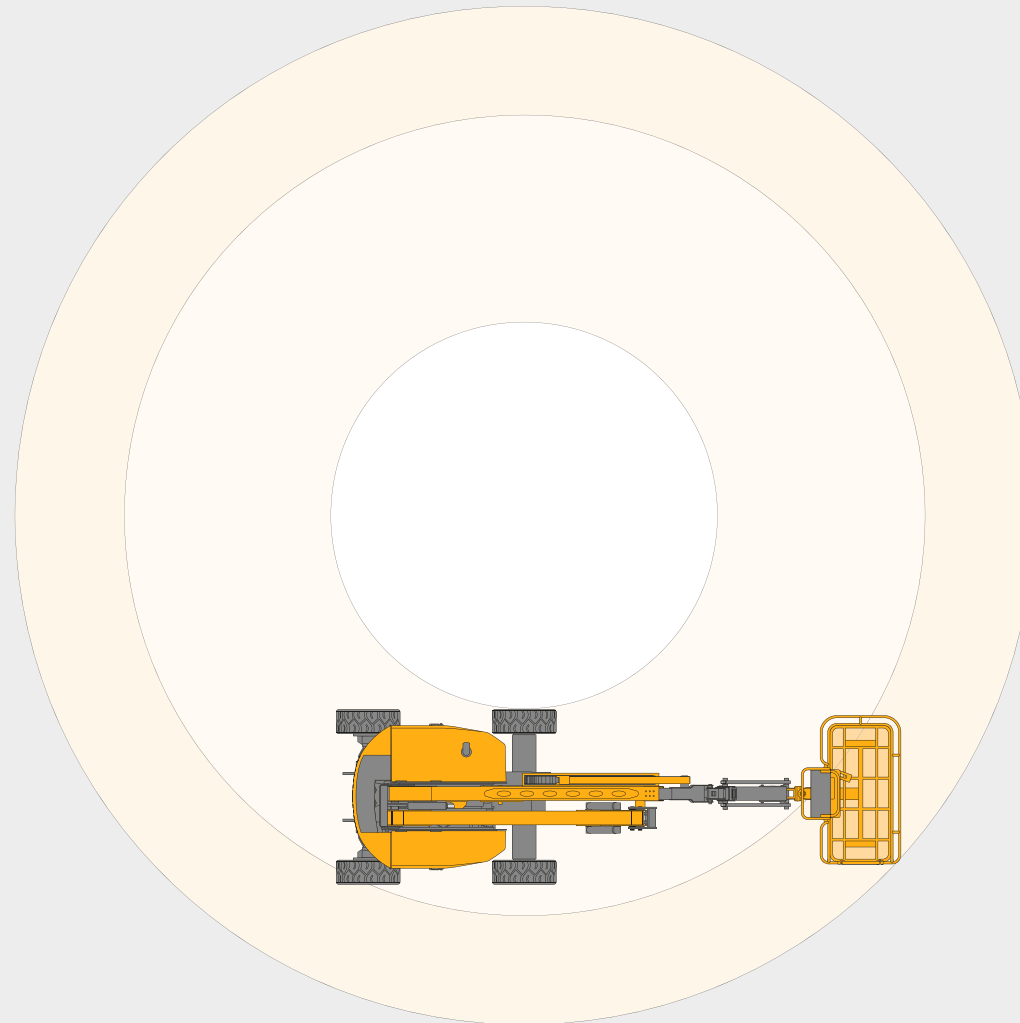

TURNING CIRCLE

		Metric	Imperial
Steer system	type	2WS	
Turning radius (inside)	m / ft in	2.7	8' 10"
Turning radius (outside)	m / ft in	4.7	15' 5"

866 874-0584 AERIALTITANS.COM