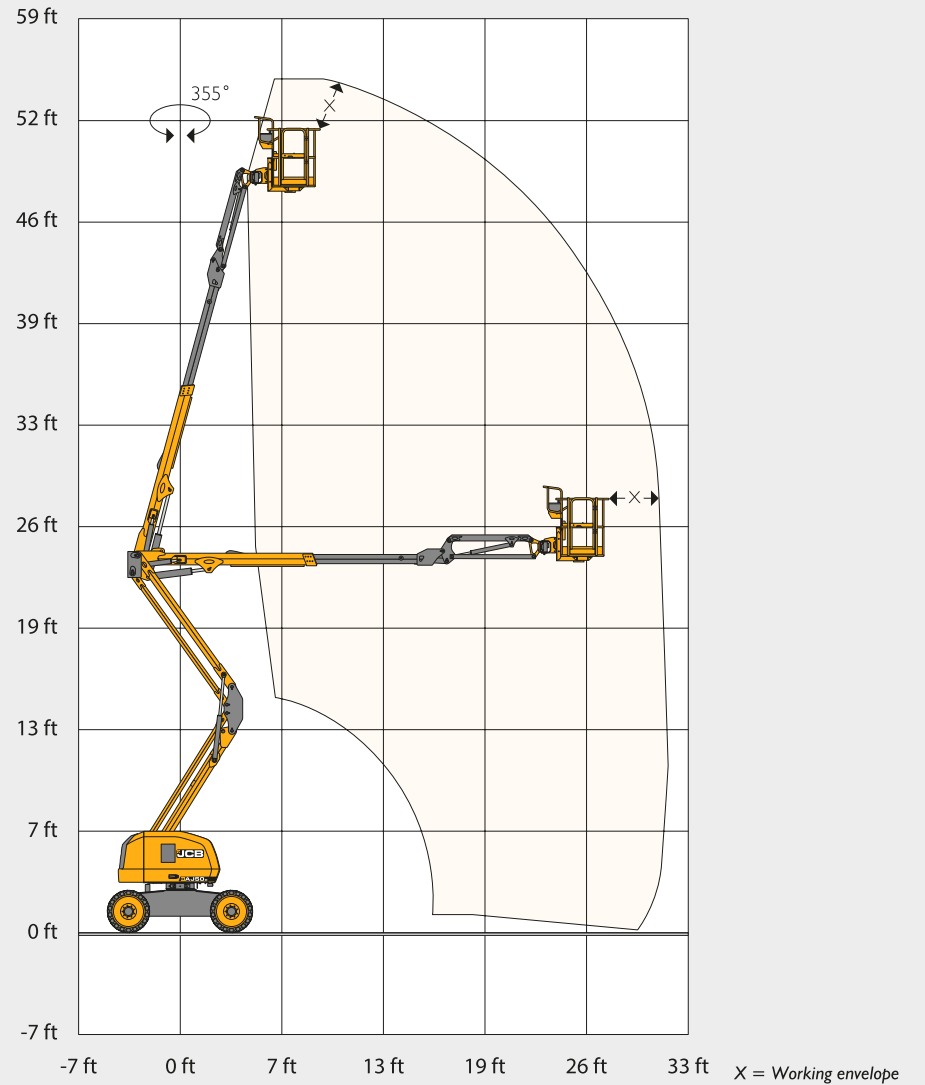

SPECIFICATION

ARTICULATED BOOM | AJ48D

Platform height 48' 3" / 14.7m Platform capacity 551lbs / 250kg Platform reach 27' 4" / 8.3m

 **AERIAL TITANS**

 **JCB**

DIMENSIONS **AJ48D**

DIMENSIONS

			Metric	Imperial
	Weight	kg / lbs	7885	17383
A	Width	m / ft in	2.26	7' 5"
B	Wheelbase	m / ft in	2.03	6' 8"
C	Length (stowed)	m / ft in	7.35	24' 1"
D	Height (stowed)	m / ft in	2.23	7' 4"
	Tail swing	m / ft in	0.12	0' 5"
	Ground clearance	m / ft in	0.32	1' 0"
	Wheel loading (per wheel)	kg / lbs	1971	4345

DRIVELINE

		Metric	Imperial
Drive		4WD	
Max stowed speed	km/h / mph	6.5	4.0
Max raised speed	km/h / mph	1.1	0.68
Greadability (stowed)	% slope	40	

TIRES

Type		Solid
Size		33x12-20

LIVELINK

LiveLink		Std
----------	--	-----

866 874-0584 AERIALTITANS.COM

866 874-0584 AERIALTITANS.COM

LIFT PERFORMANCE

		Metric	Imperial
Max. platform height	m / ft in	14.7	48 0 40
Max. working height	m / ft in	16.7	54 0 30
Max. outreach	m / ft in	8.3	27 0 40
Up and over clearance*	m / ft in	7.5	24 0 40
Slew rotation	degrees	355	
Wind speed	m/s / mph	12.5	28
Tilt sensor cut out	degrees	5	

* Up and Over clearance is the max height that the basket can reach horizontally

** definition of movement required

TURNING CIRCLE

		Metric	Imperial
Steer system	type	2WS	
Turning radius (inside)	m / ft in	2.7	8' 10"
Turning radius (outside)	m / ft in	4.7	15' 5"